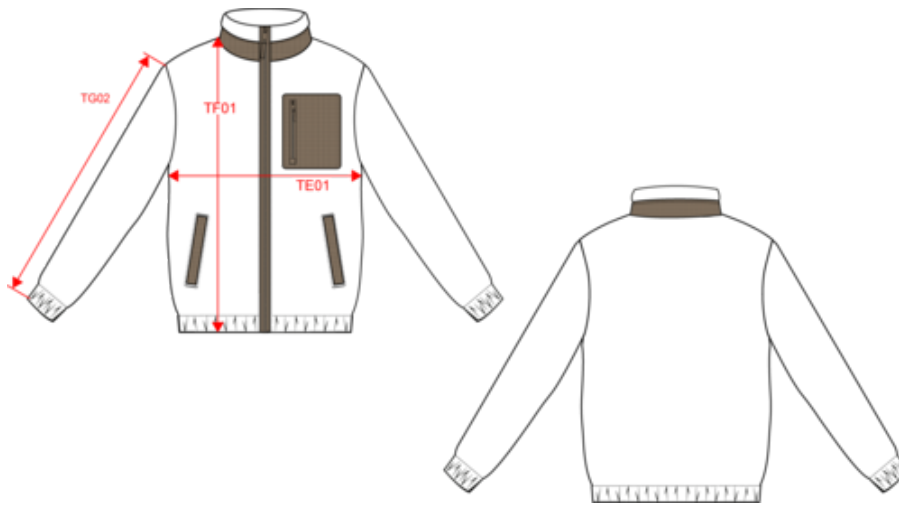

About

- Warm, lightweight, fluffy fabric.
- In sherpa: on-trend material.
- No label: 100% customisable for your project.

100% post-consumer recycled polyester. Double-sided sherpa fabric with tone-on-tone fleece inside. Chest pocket on left-hand side and piped front pocket. Collar yoke and placket. Zip in contrasting ripstop fabric on Wet Sand/Driftwood colourway and tone on tone on Black. Central front zip in recycled plastic and chest pocket with pull in the main material and metal slider. Taped placket at the inside front centre. Invisible elastic at the cuffs and hem. Collar inner in sherpa fabric and hanging loop at middle of back.

Customs code

 61023090

Colours

 Black  Wet Sand / Driftwood

Certifications

NS604
Eco-friendly unisex sherpa jacket

Dimensions (cm)

Measurements in cm	XXS	XS	S	M	L	XL	XXL	3XL
TE01 - 1/2 chest width at 1.5cm below armhole	47.50	50.50	53.50	56.50	59.50	62.50	65.50	68.50
TF01 - Total height from HSP	66.00	68.00	70.00	72.00	74.00	76.00	78.00	80.00
TG02 - Long sleeve length	61.25	62.25	63.25	64.25	65.25	66.25	67.25	68.25